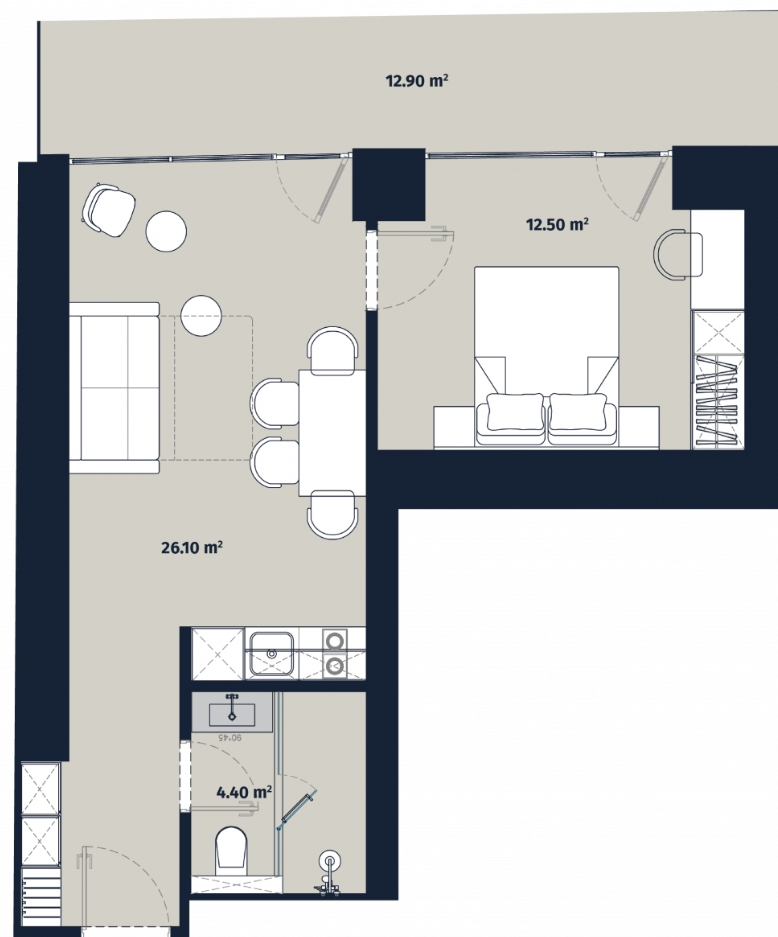

AP. 3616

Area: 55.9 m²

ONE BEDROOM / B BLOCK / 36 FLOOR

PRICE: USD ∨ 136,675

Living Room - 26.10 m²

Bedroom - 12.50 m²

Bathroom - 4.40 m²

Balcony - 12.90 m²

SALES OFFICE

Batumi, K. Marjanishvili St.N6

E-mail: sales@alliance.ge

+995 322 50 00 00 |

Alliance.ge