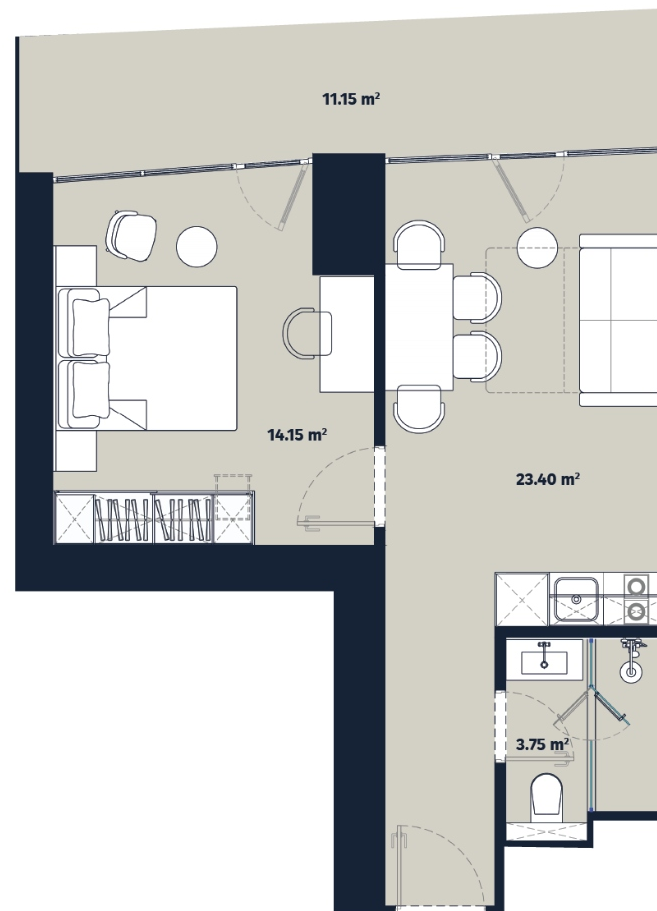

AP. 3712

Area: 52.45 m²

ONE BEDROOM / B BLOCK / 37 FLOOR

PRICE: USD ∨ 129,027

Living Room - 23.4 m²

Bedroom - 14.15 m²

Bathroom - 3.75 m²

Balcony - 11.15 m²

SALES OFFICE

Batumi, K. Marjanishvili St.N6

E-mail: sales@alliance.ge

+995 322 50 00 00 |

Alliance.ge